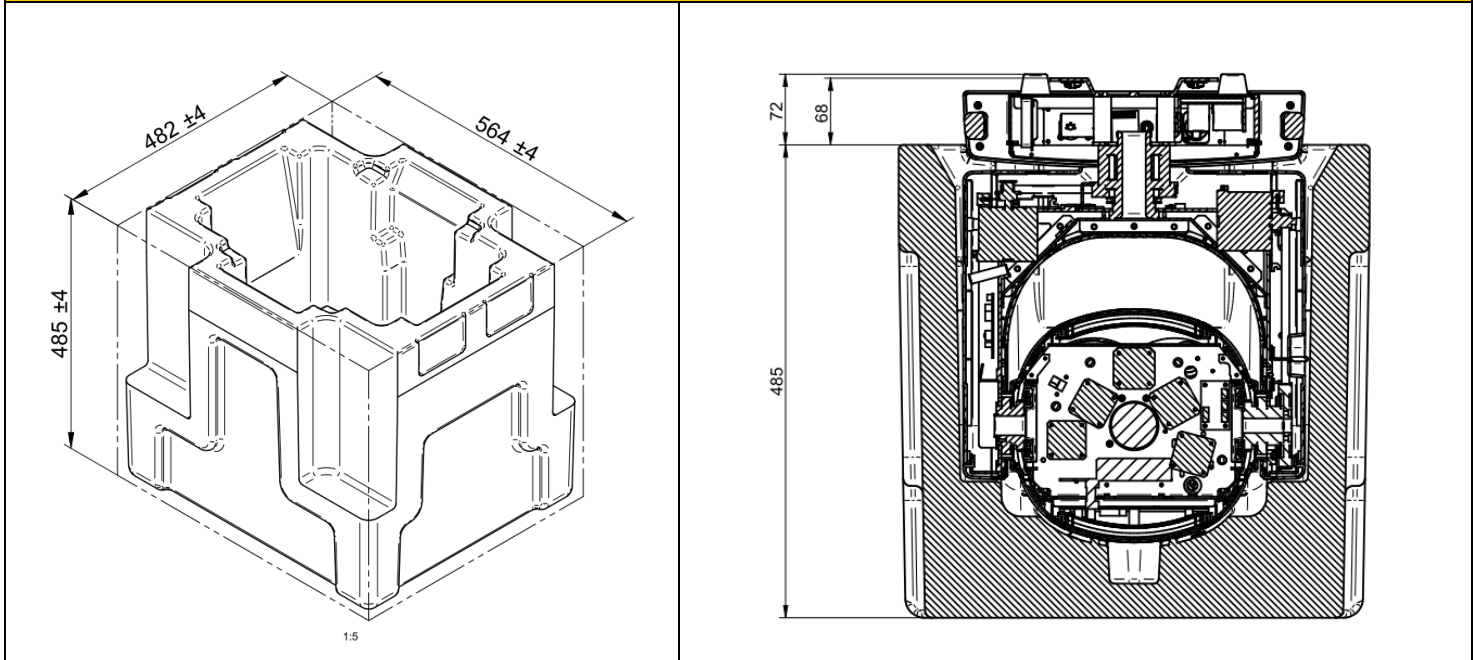

Foam Shell

Axcor 300 – 400 series

EPP Foam Shell part number	
F21304/001	Foam Shell AXCOR SPOT 300
F21305/001	Foam Shell AXCOR BEAM 300
F21306/001	Foam Shell AXCOR WASH 300
	Foam Shell AXCOR SPOT 400 & HC
	Foam Shell AXCOR PROFILE 400 & HC

Foam Shell dimensions Axcor 300/400 series

Flight case dimensions and part numbers

The reported part number of flight case is to be intend with two included foam shell.

F21308
AXCOR BEAM 300

F21307
AXCOR SPOT 300

F21309
AXCOR SPOT 400 / PROFILE 400
AXCOR WASH 300