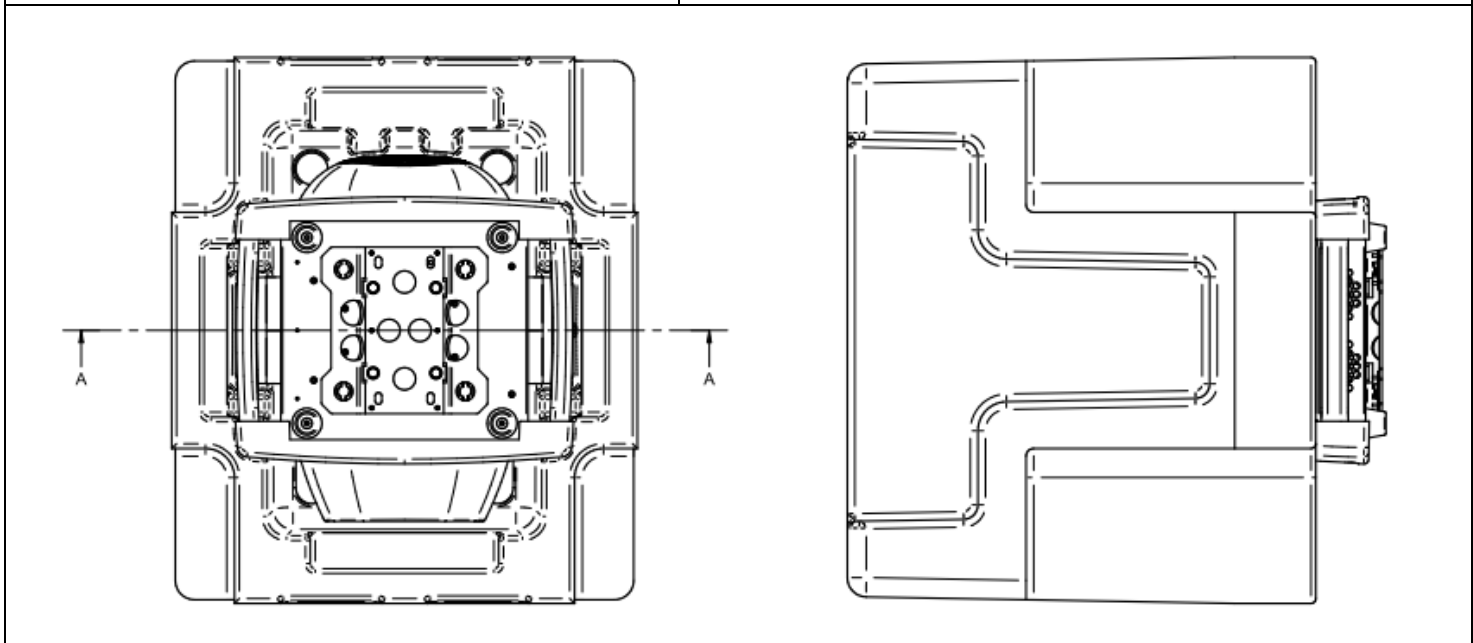

Foam Shell

Axcor 300 – 400 series

EPP Foam Shell part number	
F21304/001	Foam Shell AXCOR SPOT 300
F21305/001	Foam Shell AXCOR BEAM 300
F21306/001	Foam Shell AXCOR WASH 300
	Foam Shell AXCOR SPOT 400 & HC
	Foam Shell AXCOR PROFILE 400 & HC

Foam Shell dimensions Axcor 300/400 series

Flight case dimensions and part numbers

The reported part number of flight case is to be intend with two included foam shell.

F21308
AXCOR BEAM 300

F21307
AXCOR SPOT 300

F21309
AXCOR SPOT 400 / PROFILE 400
AXCOR WASH 300