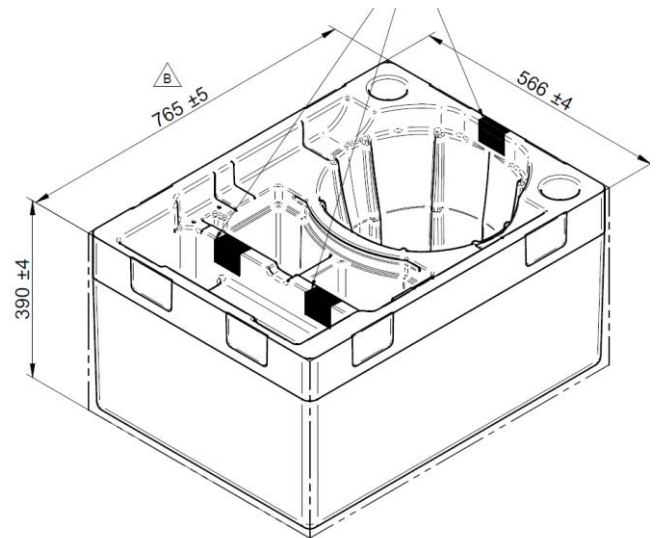

EPP Foam Shell part number
F21295/801 - Foam Shell Axcor Profile 900

Foam Shell dimensions Axcor Profile 900

CP flight case dimensions and part numbers

F21302 - 2 Axcor Profile 900 flight case

F21303 - 1 Axcor Profile 900 flight case