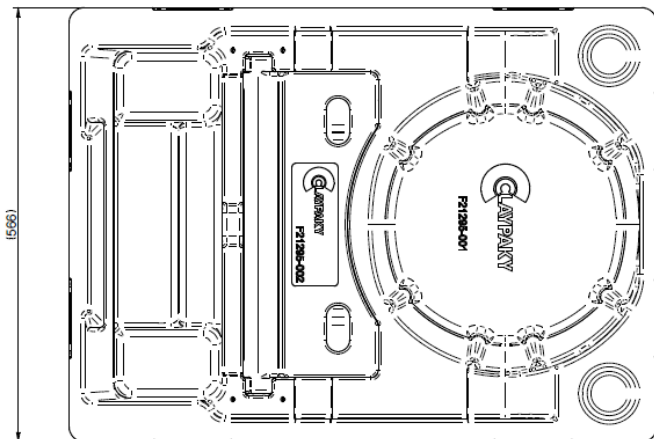

EPP Foam Shell part number
F21295/801 - Foam Shell Axcor Profile 900

Foam Shell dimensions Axcor Profile 900

CP flight case dimensions and part numbers

F21302 - 2 Axcor Profile 900 flight case

F21303 - 1 Axcor Profile 900 flight case