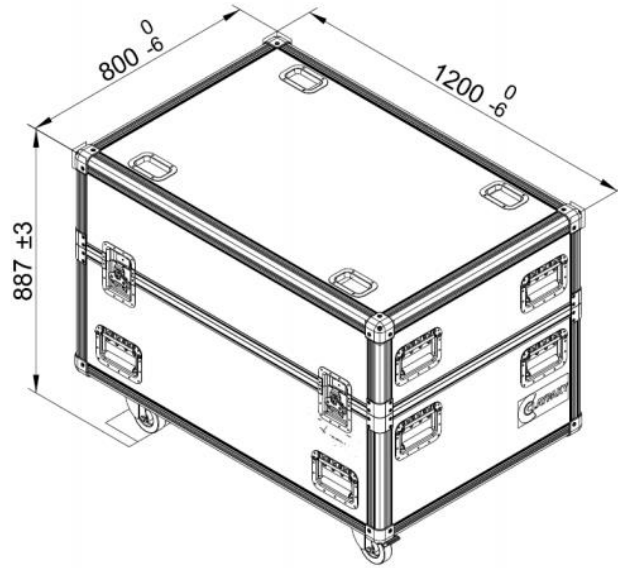

EPP Foam Shell part number
F21295/801 - Foam Shell Axcor Profile 900

Foam Shell dimensions Axcor Profile 900

CP flight case dimensions and part numbers

F21302 - 2 Axcor Profile 900 flight case

F21303 - 1 Axcor Profile 900 flight case