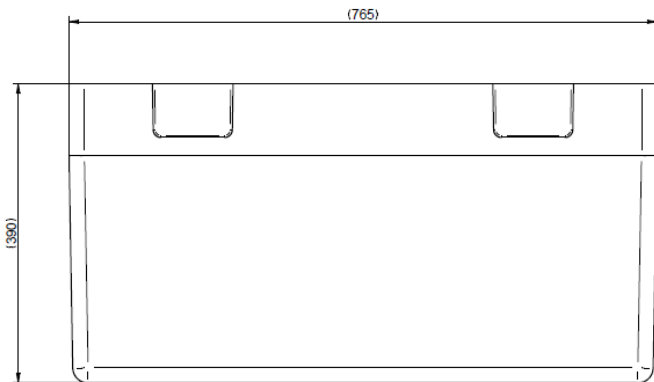

EPP Foam Shell part number
F21295/801 - Foam Shell Axcor Profile 900

Foam Shell dimensions Axcor Profile 900

CP flight case dimensions and part numbers

F21302 - 2 Axcor Profile 900 flight case

F21303 - 1 Axcor Profile 900 flight case