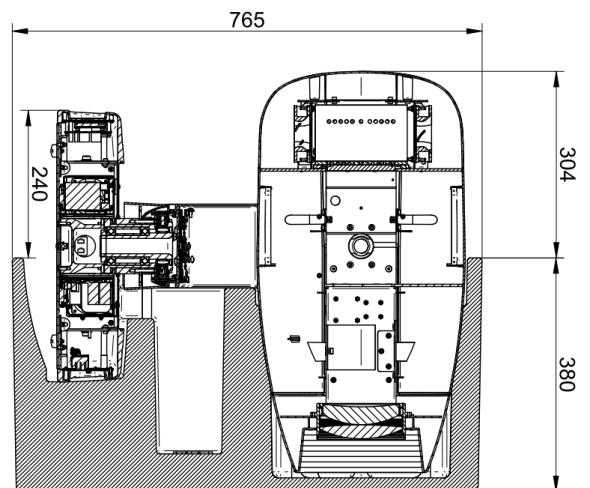

EPP Foam Shell part number
F21295/801 - Foam Shell Axcor Profile 900

Foam Shell dimensions Axcor Profile 900

CP flight case dimensions and part numbers

F21302 - 2 Axcor Profile 900 flight case

F21303 - 1 Axcor Profile 900 flight case