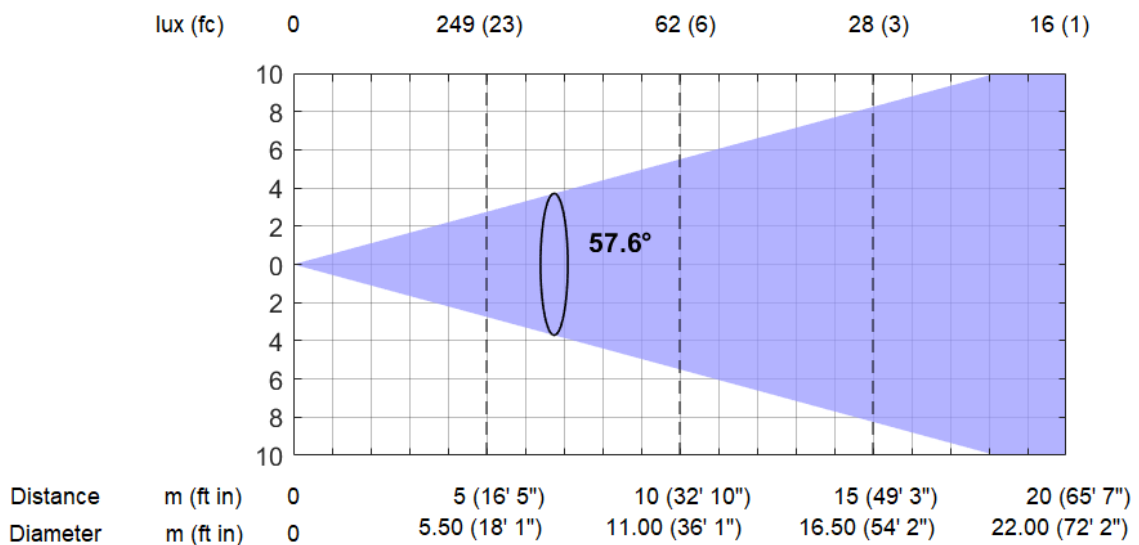

Minimum Zoom

Minimum Zoom, AUTO mode (5.4°)

Total Output: 3400 lumens

Minimum Zoom, SLN mode (5.4°)

Total Output: 2600 lumens

Minimum Zoom, THEATRE mode (5.4°)

Total Output: 1600 lumens

Minimum Zoom, CONSTANT mode (5.4°)

Total Output: 3400 lumens

Maximum Zoom

Maximum Zoom, AUTO mode (57.6°)

Total Output: 6900 lumens

Maximum Zoom, SLN mode (57.6°)

Total Output: 4800 lumens

Maximum Zoom, THEATRE mode (57.6°)

Total Output: 3100 lumens

Maximum Zoom, CONSTANT mode (57.6°)

Total Output: 6800 lumens