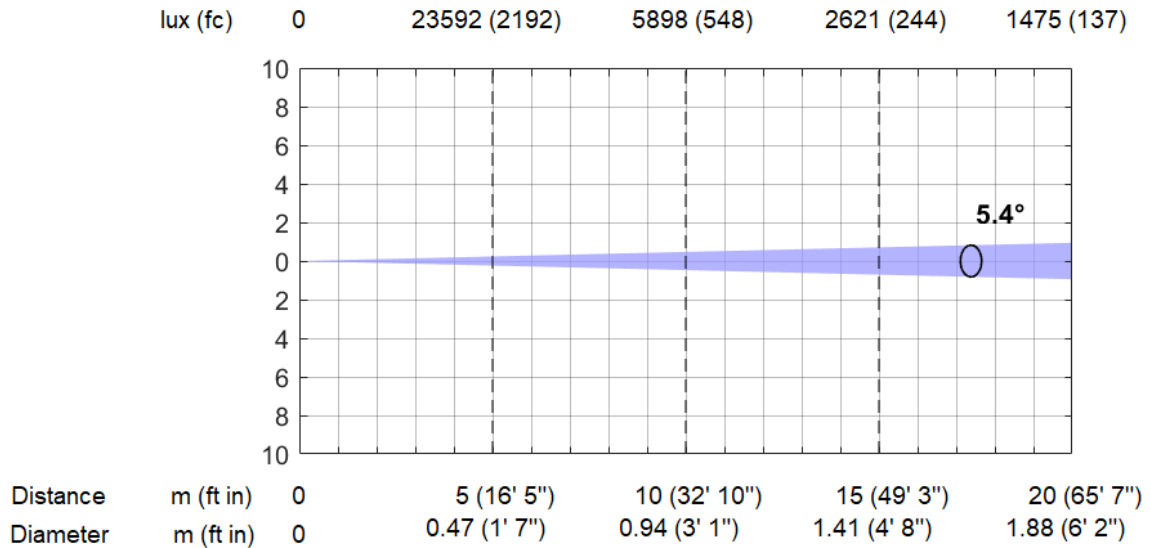

Minimum Zoom

Minimum Zoom, AUTO mode (5.4°)

Total Output: 3400 lumens

Minimum Zoom, SLN mode (5.4°)

Total Output: 2600 lumens

Minimum Zoom, THEATRE mode (5.4°)

Total Output: 1600 lumens

Minimum Zoom, CONSTANT mode (5.4°)

Total Output: 3400 lumens

Maximum Zoom

Maximum Zoom, AUTO mode (57.6°)

Total Output: 6900 lumens

Maximum Zoom, SLN mode (57.6°)

Total Output: 4800 lumens

Maximum Zoom, THEATRE mode (57.6°)

Total Output: 3100 lumens

Maximum Zoom, CONSTANT mode (57.6°)

Total Output: 6800 lumens