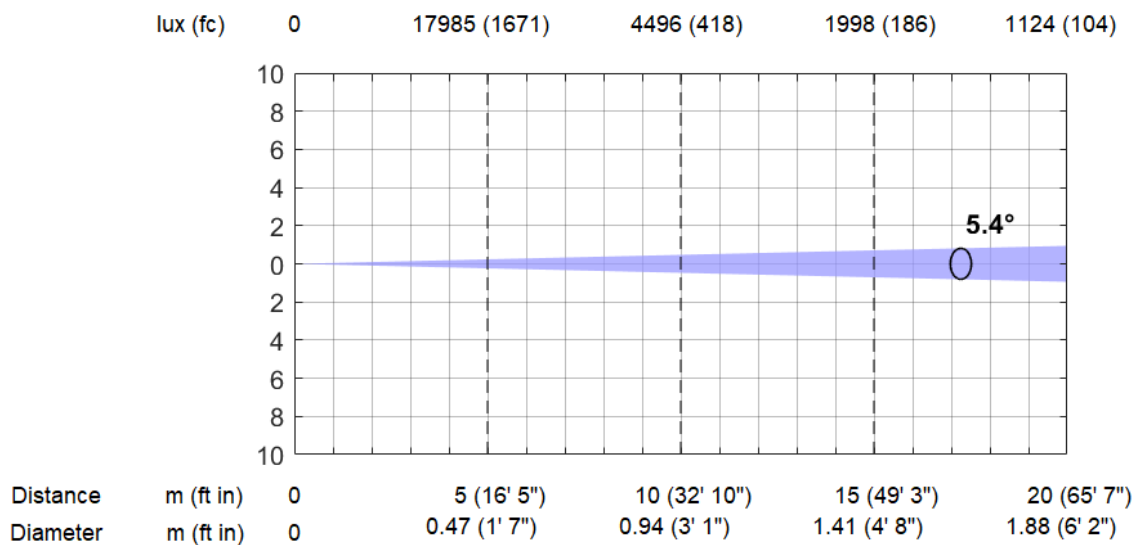

Minimum Zoom

Minimum Zoom, AUTO mode (5.4°)

Total Output: 3400 lumens

Minimum Zoom, SLN mode (5.4°)

Total Output: 2600 lumens

Minimum Zoom, THEATRE mode (5.4°)

Total Output: 1600 lumens

Minimum Zoom, CONSTANT mode (5.4°)

Total Output: 3400 lumens

Maximum Zoom

Maximum Zoom, AUTO mode (57.6°)

Total Output: 6900 lumens

Maximum Zoom, SLN mode (57.6°)

Total Output: 4800 lumens

Maximum Zoom, THEATRE mode (57.6°)

Total Output: 3100 lumens

Maximum Zoom, CONSTANT mode (57.6°)

Total Output: 6800 lumens