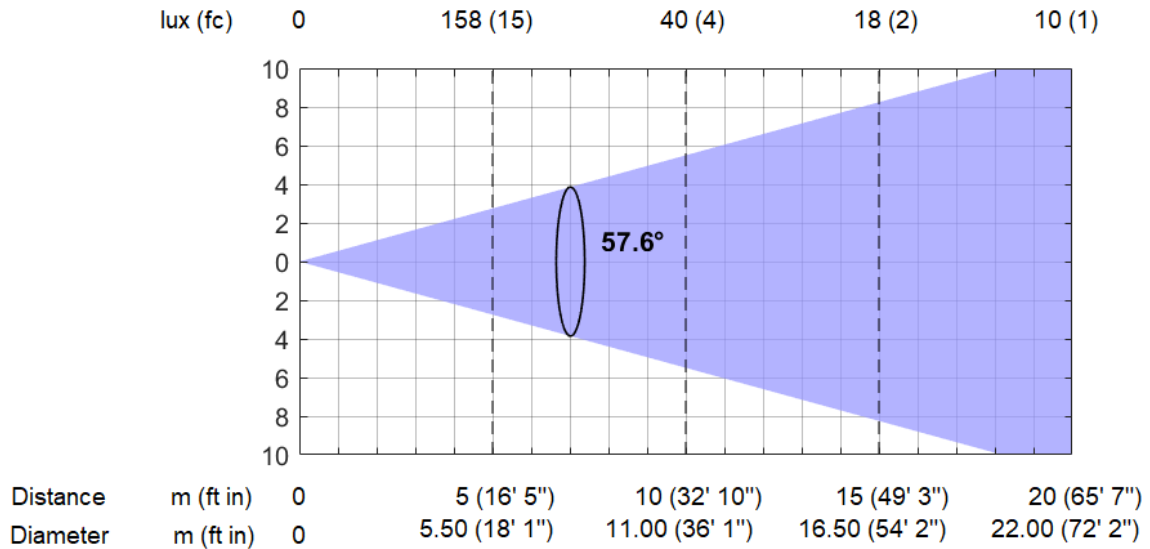

Minimum Zoom

Minimum Zoom, AUTO mode (5.4°)

Total Output: 3400 lumens

Minimum Zoom, SLN mode (5.4°)

Total Output: 2600 lumens

Minimum Zoom, THEATRE mode (5.4°)

Total Output: 1600 lumens

Minimum Zoom, CONSTANT mode (5.4°)

Total Output: 3400 lumens

Maximum Zoom

Maximum Zoom, AUTO mode (57.6°)

Total Output: 6900 lumens

Maximum Zoom, SLN mode (57.6°)

Total Output: 4800 lumens

Maximum Zoom, THEATRE mode (57.6°)

Total Output: 3100 lumens

Maximum Zoom, CONSTANT mode (57.6°)

Total Output: 6800 lumens