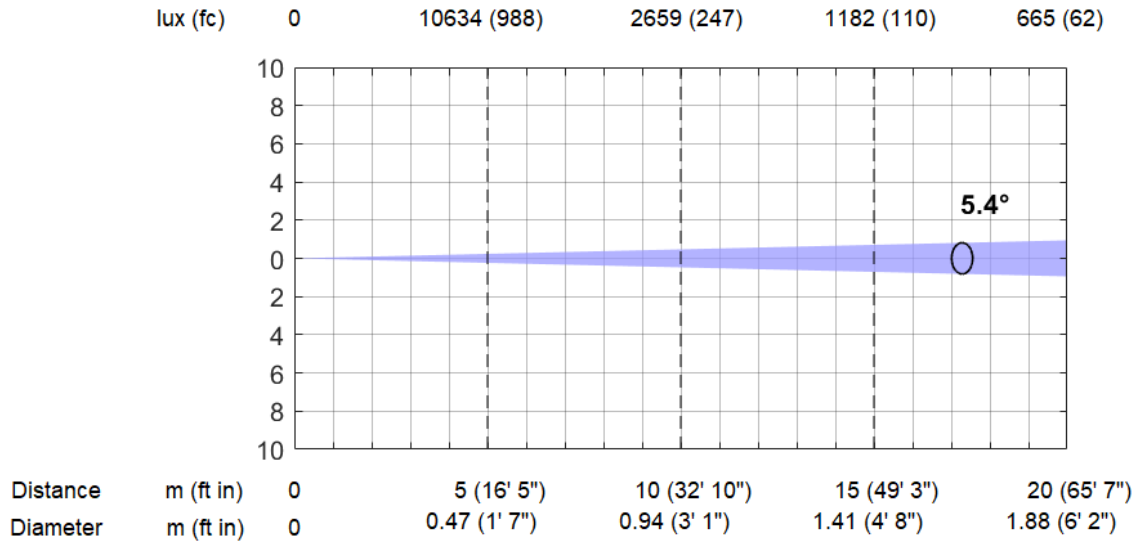

Minimum Zoom

Minimum Zoom, AUTO mode (5.4°)

Total Output: 3400 lumens

Minimum Zoom, SLN mode (5.4°)

Total Output: 2600 lumens

Minimum Zoom, THEATRE mode (5.4°)

Total Output: 1600 lumens

Minimum Zoom, CONSTANT mode (5.4°)

Total Output: 3400 lumens

Maximum Zoom

Maximum Zoom, AUTO mode (57.6°)

Total Output: 6900 lumens

Maximum Zoom, SLN mode (57.6°)

Total Output: 4800 lumens

Maximum Zoom, THEATRE mode (57.6°)

Total Output: 3100 lumens

Maximum Zoom, CONSTANT mode (57.6°)

Total Output: 6800 lumens