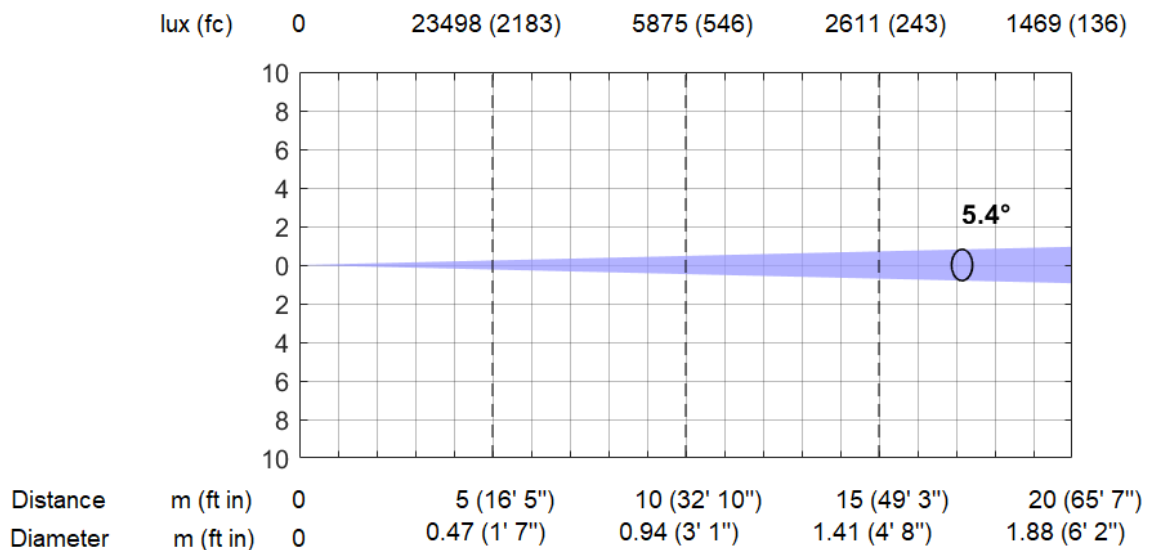

Minimum Zoom

Minimum Zoom, AUTO mode (5.4°)

Total Output: 3400 lumens

Minimum Zoom, SLN mode (5.4°)

Total Output: 2600 lumens

Minimum Zoom, THEATRE mode (5.4°)

Total Output: 1600 lumens

Minimum Zoom, CONSTANT mode (5.4°)

Total Output: 3400 lumens

Maximum Zoom

Maximum Zoom, AUTO mode (57.6°)

Total Output: 6900 lumens

Maximum Zoom, SLN mode (57.6°)

Total Output: 4800 lumens

Maximum Zoom, THEATRE mode (57.6°)

Total Output: 3100 lumens

Maximum Zoom, CONSTANT mode (57.6°)

Total Output: 6800 lumens