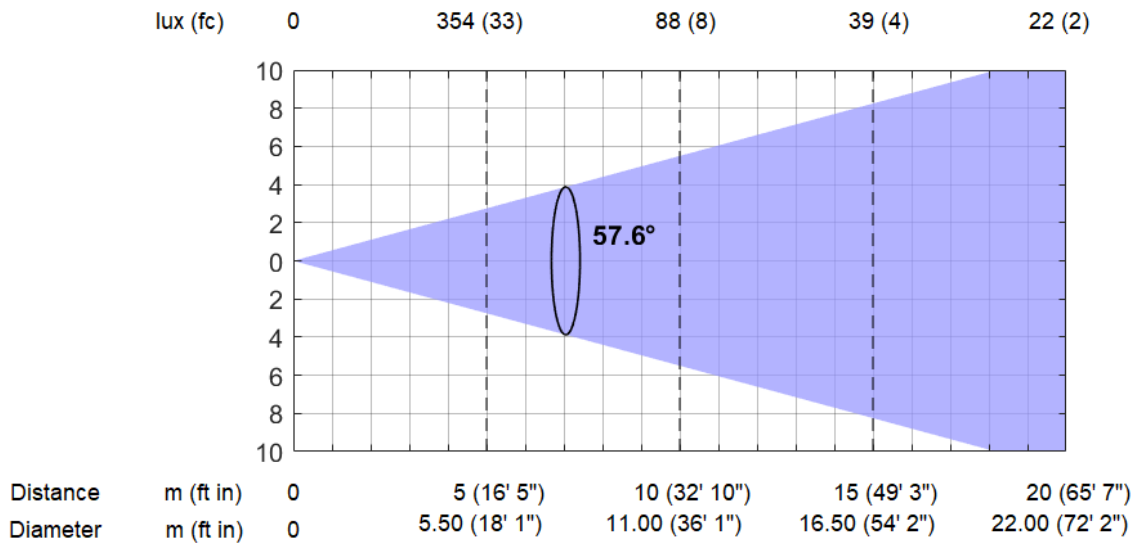

Minimum Zoom

Minimum Zoom, AUTO mode (5.4°)

Total Output: 3400 lumens

Minimum Zoom, SLN mode (5.4°)

Total Output: 2600 lumens

Minimum Zoom, THEATRE mode (5.4°)

Total Output: 1600 lumens

Minimum Zoom, CONSTANT mode (5.4°)

Total Output: 3400 lumens

Maximum Zoom

Maximum Zoom, AUTO mode (57.6°)

Total Output: 6900 lumens

Maximum Zoom, SLN mode (57.6°)

Total Output: 4800 lumens

Maximum Zoom, THEATRE mode (57.6°)

Total Output: 3100 lumens

Maximum Zoom, CONSTANT mode (57.6°)

Total Output: 6800 lumens