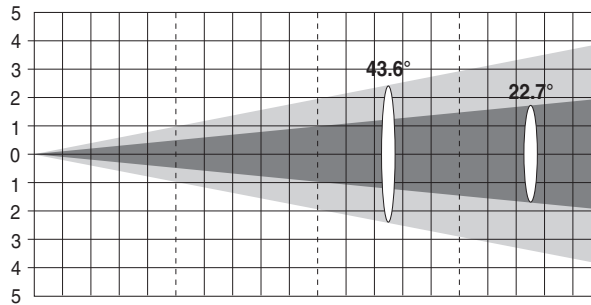

## Maximum Zoom with WHITE (22.8° 50% - 43.5° 10%)

lux (fc) 0 394 (36.6) 99 (9.15) 44 (4.07) 25 (2.29)

<b>Distance</b> m (ft in)	0	2.5 (8'2")	5 (16'5")	7.5 (24'7")	10 (32'10")
<b>Diameter 10% m (ft in)</b>	0	2.00 (6'7")	3.99 (13'1")	5.99 (19'8")	7.98 (26'2")
<b>Diameter 50% m (ft in)</b>	0	1.01 (3'4")	2.02 (6'7")	3.02 (9'11")	4.03 (13'3")

## Maximum Zoom with RED (22.7° 50% - 43.8° 10%)

lux (fc) 0 177 (16.4) 44 (4.11) 20 (1.83) 11 (1.03)

<b>Distance</b> m (ft in)	0	2.5 (8'2")	5 (16'5")	7.5 (24'7")	10 (32'10")
<b>Diameter 10% m (ft in)</b>	0	2.01 (6'7")	4.02 (13'2")	6.04 (19'10")	8.05 (26'5")
<b>Diameter 50% m (ft in)</b>	0	1.01 (3'4")	2.01 (6'7")	3.02 (9'11")	4.02 (13'2")

## Maximum Zoom with GREEN (22.7° 50% - 43.6° 10%)

lux (fc) 0 279 (25.9) 70 (6.48) 31 (2.88) 17 (1.62)

<b>Distance</b> m (ft in)	0	2.5 (8'2")	5 (16'5")	7.5 (24'7")	10 (32'10")
<b>Diameter 10% m (ft in)</b>	0	2.00 (6'7")	4.00 (13'2")	6.01 (19'8")	8.01 (26'3")
<b>Diameter 50% m (ft in)</b>	0	1.00 (3'4")	2.01 (6'7")	3.01 (9'11")	4.02 (13'2")

**Maximum Zoom with BLUE (24.5° 50% - 47.9° 10%)**

**Maximum Zoom with WHITE, RED, GREEN & BLUE (22.8° 50% - 43.8° 10%)**