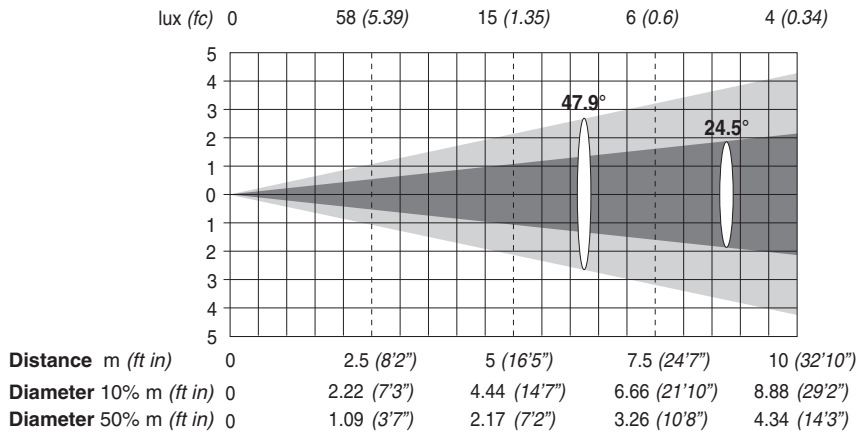

## Maximum Zoom with WHITE (22.8° 50% - 43.5° 10%)

lux (fc) 0 394 (36.6) 99 (9.15) 44 (4.07) 25 (2.29)

<b>Distance</b> m (ft in)	0	2.5 (8'2")	5 (16'5")	7.5 (24'7")	10 (32'10")
<b>Diameter 10% m (ft in)</b>	0	2.00 (6'7")	3.99 (13'1")	5.99 (19'8")	7.98 (26'2")
<b>Diameter 50% m (ft in)</b>	0	1.01 (3'4")	2.02 (6'7")	3.02 (9'11")	4.03 (13'3")

## Maximum Zoom with RED (22.7° 50% - 43.8° 10%)

lux (fc) 0 177 (16.4) 44 (4.11) 20 (1.83) 11 (1.03)

<b>Distance</b> m (ft in)	0	2.5 (8'2")	5 (16'5")	7.5 (24'7")	10 (32'10")
<b>Diameter 10% m (ft in)</b>	0	2.01 (6'7")	4.02 (13'2")	6.04 (19'10")	8.05 (26'5")
<b>Diameter 50% m (ft in)</b>	0	1.01 (3'4")	2.01 (6'7")	3.02 (9'11")	4.02 (13'2")

## Maximum Zoom with GREEN (22.7° 50% - 43.6° 10%)

lux (fc) 0 279 (25.9) 70 (6.48) 31 (2.88) 17 (1.62)

<b>Distance</b> m (ft in)	0	2.5 (8'2")	5 (16'5")	7.5 (24'7")	10 (32'10")
<b>Diameter 10% m (ft in)</b>	0	2.00 (6'7")	4.00 (13'2")	6.01 (19'8")	8.01 (26'3")
<b>Diameter 50% m (ft in)</b>	0	1.00 (3'4")	2.01 (6'7")	3.01 (9'11")	4.02 (13'2")

**Maximum Zoom with BLUE (24.5° 50% - 47.9° 10%)**

**Maximum Zoom with WHITE, RED, GREEN & BLUE (22.8° 50% - 43.8° 10%)**