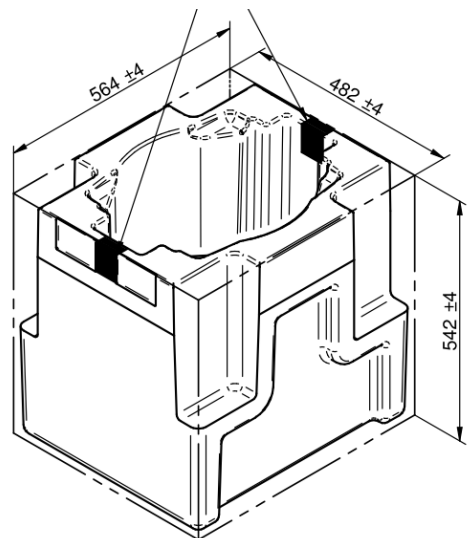

EPP Foam Shell part number	
F21313/001	Foam Shell HY B-EYE K25

## Foam Shell dimensions HY B-EYE K25

SEZIONE A-A

## Flight Case dimensions HY B-EYE K25 – CF1001

The part number CF1001 of flight case is to be intended with 2 included foam shell