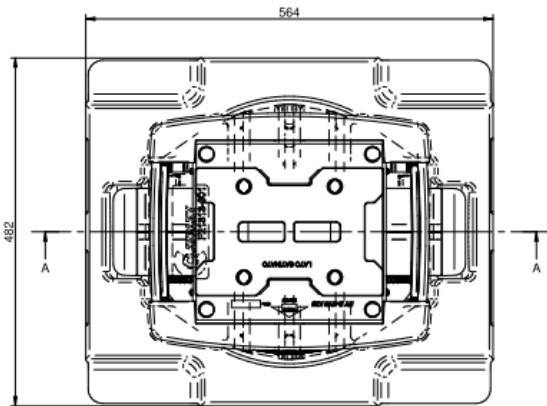

EPP Foam Shell part number	
F21313/001	Foam Shell HY B-EYE K25

## Foam Shell dimensions HY B-EYE K25

SEZIONE A-A

## Flight Case dimensions HY B-EYE K25 – CF1001

The part number CF1001 of flight case is to be intended with 2 included foam shell