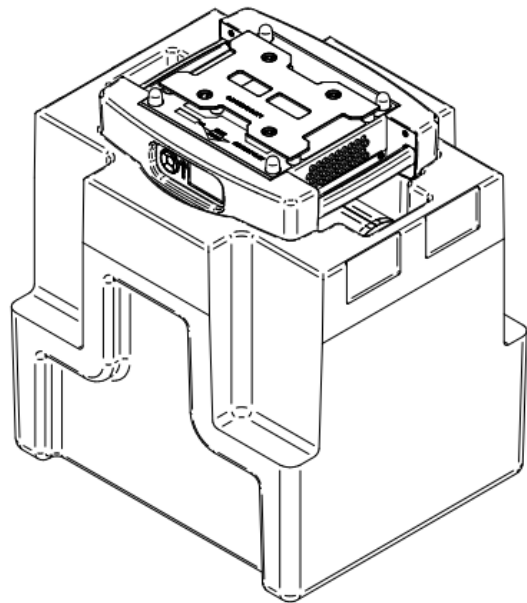

EPP Foam Shell part number	
F21313/001	Foam Shell HY B-EYE K25

## Foam Shell dimensions HY B-EYE K25

SEZIONE A-A

## Flight Case dimensions HY B-EYE K25 – CF1001

The part number CF1001 of flight case is to be intended with 2 included foam shell