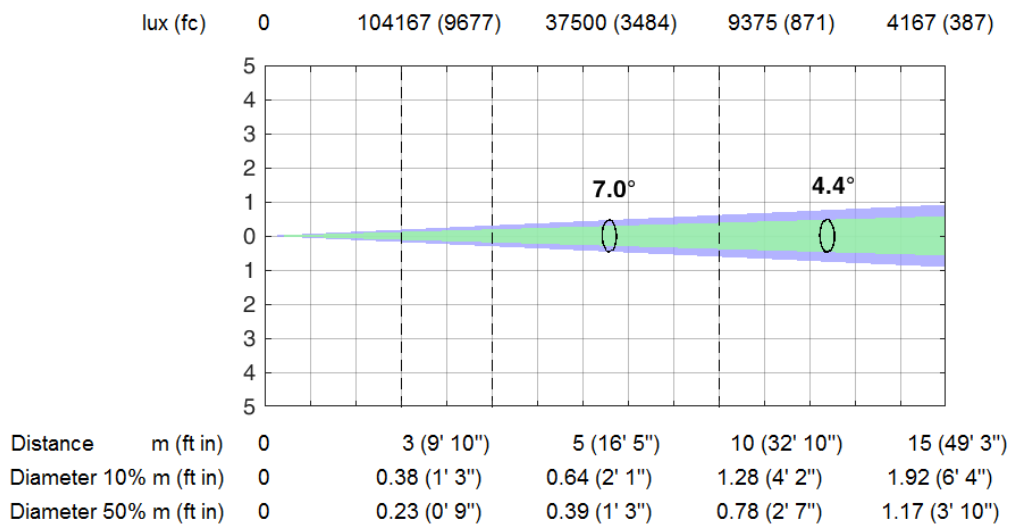

Silent Mode: SILENT – Minimum Zoom

WHITE (7° 10% - 4.4° 50%)

Total Output: 5500 lumens