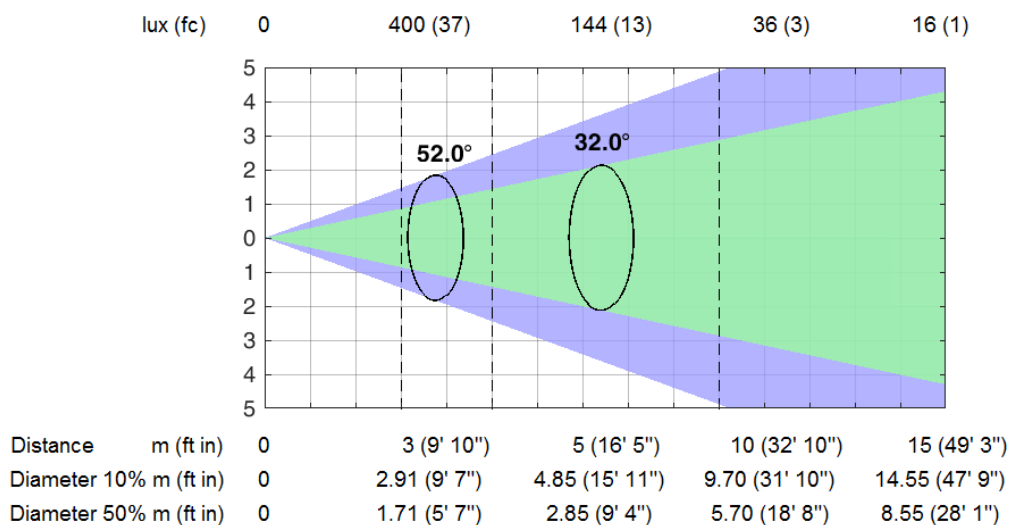

Silent Mode: SILENT – Maximum Zoom

BLUE (52° 10% - 32° 50%)

Total Output: 1200 lumens