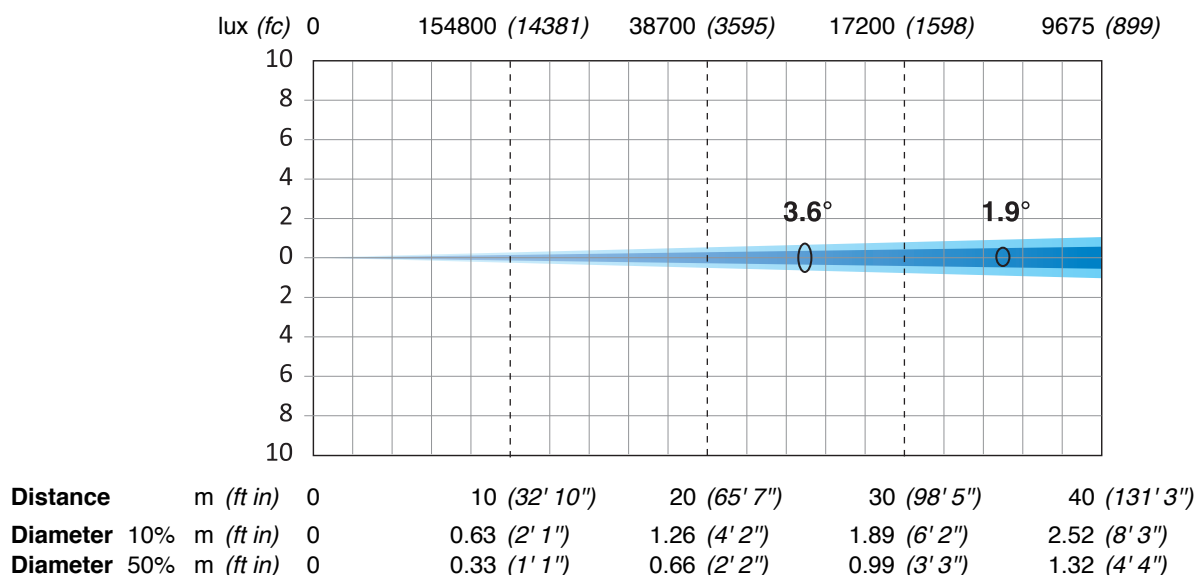

Minimum Zoom (3.6° 10% - 1.9° 50%)

Total Output: 20400 lumens