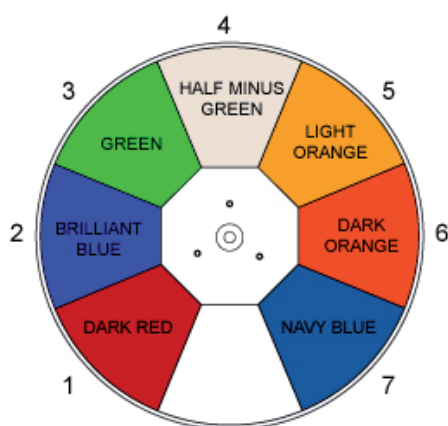

image: Ø 23 mm
pos. 5

GOD00F-003
(Big Dots)

image: Ø 23 mm
pos. 6

GOD00F-002
(Swamped)

image: Ø 23 mm
pos. 7

GOD00F-001
(Crackle)

image: Ø 23 mm
pos. 8

Color Wheel