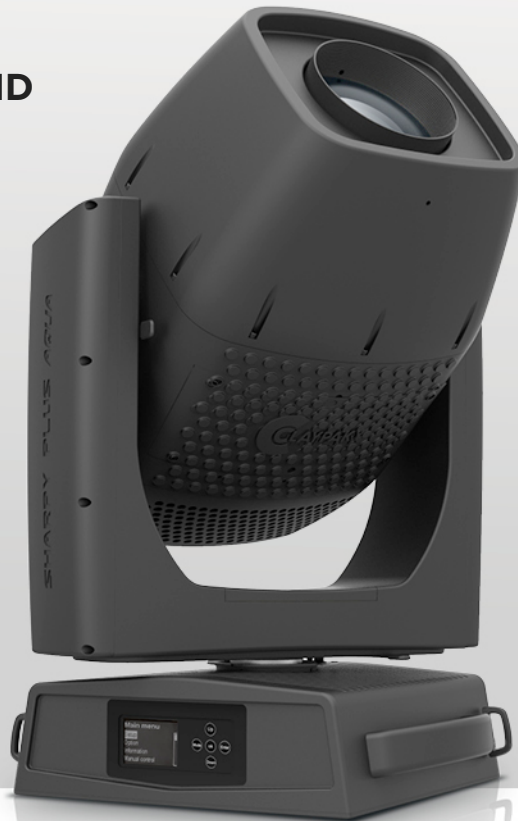

THE POWERFULLY BRIGHT IP66 SHARPY PLUS THAT'S NOT AFRAID TO PLAY IN THE RAIN

- **Light Source:**

Osram Sirius HRI® 330W X8 arc lamp

- **Output:**

12,000 lm

- **Zoom Range:**

3°-36°

- **Aqua IP66 Series:**

Moving head fixture compatible for outdoors (IP66)

- **Wireless:**

Integrated wireless DMX system as standard

- **CloudIO Ready:**

Fully compatible with CloudIO

Designed in the spirit of the award-winning Sharpy Plus platform, the SHARPY PLUS AQUA luminaire is an IP66-rated moving head fixture perfect for outdoor events, touring, permanent installations, cruise ships, and much more. This new fixture maintains the same performance features of its predecessor, the Sharpy Plus luminaire, in a new weather-resistant package; giving you greater flexibility in a single luminaire.

MAIN FEATURES

- Moving head fixture for outdoors (IP66 protection rating)
- Light source: Osram Sirius HRI® 330W X8 arc lamp
- Output: 12,000 lm
- 135-millimeter diameter front lens
- Two projection modes: Beam and Spot
- 3°- 36° linear zoom in both modes
- CMY color mixing
- 15 colors on 3 wheels
- 2 CTO filters
- Rotating gobo wheel: 8 glass gobos
- Static gobo wheel: 18 fixed gobos (including 6 beam reducers)
- Rotating 4-facet prism on dedicated channel
- Rotating 8-facet prism on dedicated channel
- Animation wheel
- Linear, soft edge frost filter
- Integrated wireless DMX system as standard
- Dimmer and stop/strobe
- Control protocols: DMX, Art-Net, RDM, sACN
- Personalities: single mode with 31 control channels
- CloudIO Ready: fully compatible with CloudIO
- Operating voltage: 100-240V, 50/60 Hz
- Max Power consumption: 560VA
- Weight: 37.5 kg (82.8 lbs)
- Size (LxWxH): 336 x 420 x 731 mm (13.2 x 16.5 x 28.8 in)