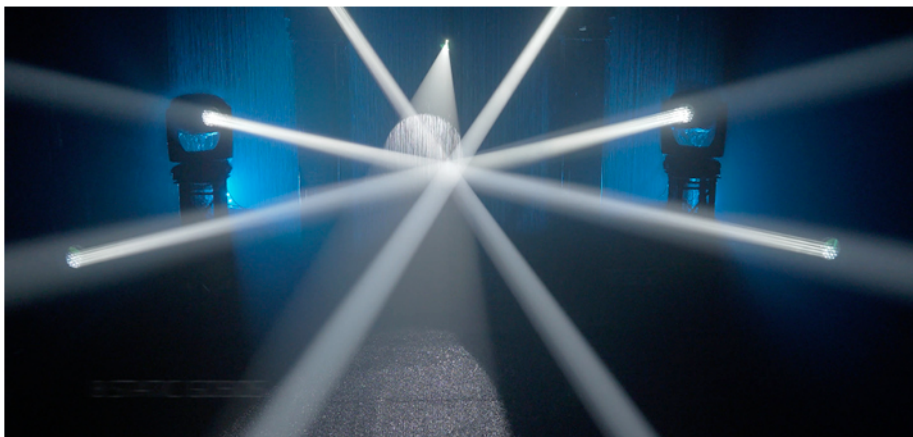

performer in its reliability, output, and being consistent in both brightness and color temperature.

Just like the Sharpy Plus, the SHARPY PLUS AQUA fixture offers two distinct operating modes - beam or spot. The 3° to 36° zoom covers the entire zoom range linearly with a beam that is always perfectly sharp and uniform in either mode. The SHARPY PLUS AQUA also offers the same complement of prisms, rotating and fixed gobos, color wheels, CMY color mixing, and more. So, if you need to use both the Sharpy Plus and SHARPY PLUS AQUA on a production, you can be assured of a consistent look and performance from these fixtures.

The SHARPY PLUS AQUA is also an appealing unit when you consider the value. At a price point every rental company will appreciate, you can take home a light with truly excellent performance, which you can use in a wide range of environments and entertainment venues, whether your requirements are for a beam or spot fixture, for indoor or outdoor applications.