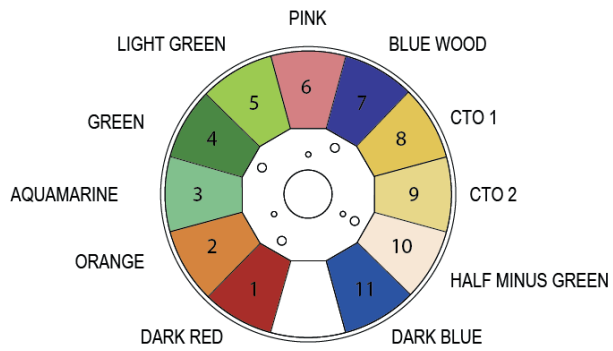

# Sharpy Wash 330

## Color Wheel

278087/801