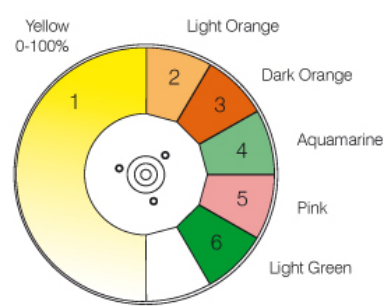

GOD007-003
(Smooth Breakup)
image: \varnothing 16 mm
pos. 4

GOD007-002
(Multiple Moons)
image: \varnothing 16 mm
pos. 5

GOD007-001
(Dappled Leaves)
image: \varnothing 16 mm
pos. 6

GOD007-001
(Dappled Leaves)
image: \varnothing 16 mm
pos. 7

Fixed Gobo Wheel

299310/801

Color Wheels

298073/803

298073/802

298073/801