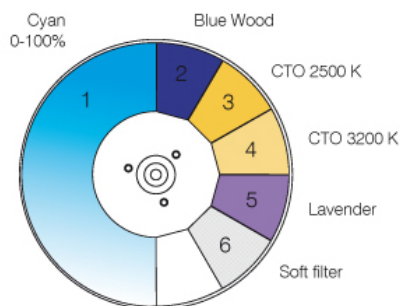

GOD007-003
(Smooth Breakup)
image: \varnothing 16 mm
pos. 4

GOD007-002
(Multiple Moons)
image: \varnothing 16 mm
pos. 5

GOD007-001
(Dappled Leaves)
image: \varnothing 16 mm
pos. 6

GOD007-001
(Dappled Leaves)
image: \varnothing 16 mm
pos. 7

Fixed Gobo Wheel

299310/801

Color Wheels

298073/803

298073/802

298073/801