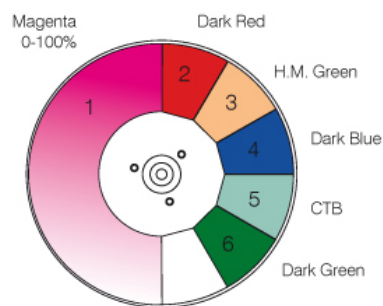

GOD007-003
(Smooth Breakup)
image: \varnothing 16 mm
pos. 4

GOD007-002
(Multiple Moons)
image: \varnothing 16 mm
pos. 5

GOD007-001
(Dappled Leaves)
image: \varnothing 16 mm
pos. 6

GOD007-001
(Dappled Leaves)
image: \varnothing 16 mm
pos. 7

Fixed Gobo Wheel

299310/801

Color Wheels

298073/803

298073/802

298073/801