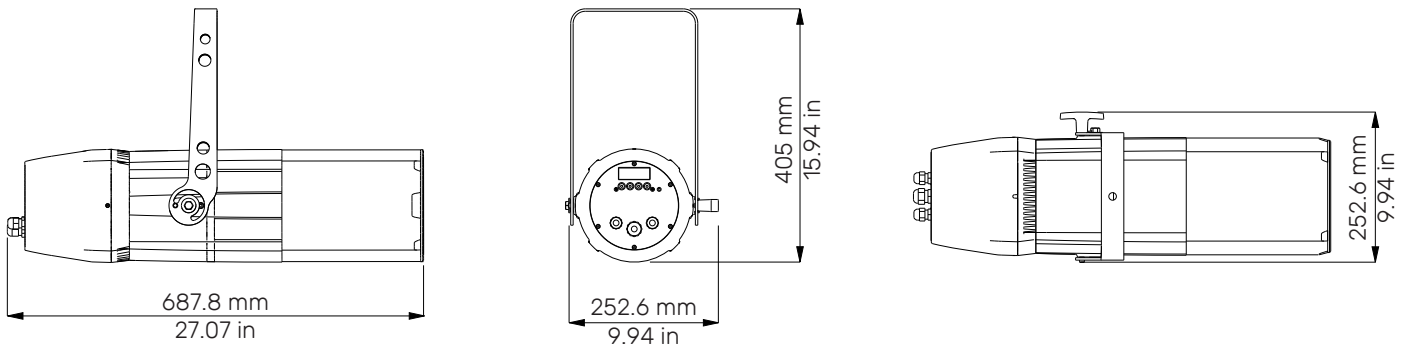

DRAWING SIZE

DMX CHARTS

16 channels		7 channels		RGB mode	
1	master dimmer	1	master dimmer	1	master dimmer
2	red	2	red	2	dimmer fine
3	green	3	green	3	red
4	blue	4	blue	4	green
5	spare channel	5	spare channel	5	blue
6	lime	6	lime	6	white tone
7	amber	7	amber	7	saturation
8	strobe effect			8	strobe effect
9	dimmer fine			9	special function
10	special function	Studio mode			
11	red tone	1	master dimmer		
12	green tone	2	white tone		
13	blue tone	3	green saturation		
14	white tone	4	saturation		
15	green saturation	5	hue		
16	saturation	6	dimmer fine		
		7	special function		
				1 channel	
				1	master dimmer (color temperature settable by display)