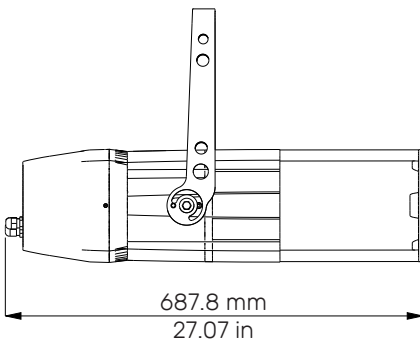

DRAWING SIZE

DMX CHARTS

18 channels	
1	master dimmer
2	red
3	green
4	blue
5	spare channel
6	lime
7	amber
8	strobe effect
9	dimmer fine
10	special function
11	red tone
12	green tone
13	blue tone
14	white tone
15	green saturation
16	saturation
17	gobo rotation speed
18	gobo 1 speed
19	gobo 2 speed

10 channels	
1	master dimmer
2	red
3	green
4	blue
5	spare channel
6	lime
7	amber
8	gobo rotation speed
9	gobo 1 speed
10	gobo 2 speed

Studio mode	
1	master dimmer
2	white tone
3	green saturation
4	saturation
5	hue
6	dimmer fine
7	special function
8	gobo rotation speed
9	gobo 1 speed
10	gobo 2 speed

RGB mode	
1	master dimmer
2	dimmer fine
3	red
4	green
5	blue
6	white tone
7	saturation
8	strobe effect
9	special function
10	gobo rotation speed
11	gobo 1 speed
12	gobo 2 speed

4 channels	
1	master dimmer (color temperature settable by display)
2	gobo rotation speed
3	gobo 1 speed
4	gobo 2 speed