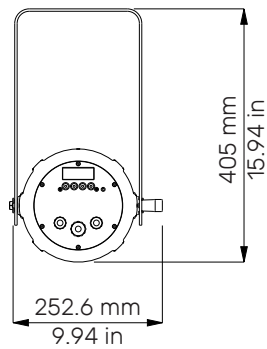

LIGHT SOURCE

- RGBLA LEDs module
- Average LED lifetime: a minimum of 80% of the initial luminous flux will be maintained after approx. 50.000 hours of usage (50.000 LM80)

PHYSICAL SIZE

- Length: 687.8 mm (27.07 in)
- Width: 252.6 mm (9.94 in)
- Height: 248 mm (7.0 in)
- Height with bracket: 405 mm (15.94 in)
- Weight: 14.0 Kg (30.8 lbs)

- AC power: 80-264 V, auto-sensing, 50/60 Hz
- Internal cable without power plug
- Max power consumption: 260 W
- Power consumption: 1.22 A at 230 V, 2.43 A at 115 V - $\cos\phi$ 0.93
- DMX data in/out: 5 pin locking XLR

ACCESSORIES

- Four blade framing system, this accessory can be installed instead of the dual gobo rotator

DRAWING SIZE

DMX CHARTS

18 channels	
1	master dimmer
2	red
3	green
4	blue
5	spare channel
6	lime
7	amber
8	strobe effect
9	dimmer fine
10	special function
11	red tone
12	green tone
13	blue tone
14	white tone
15	green saturation
16	saturation
17	gobo rotation speed
18	gobo 1 speed
19	gobo 2 speed