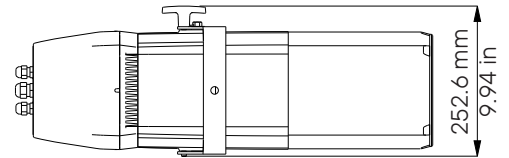

DRAWING SIZE

DMX CHARTS

18 channels	
1	master dimmer
2	red
3	green
4	blue
5	spare channel
6	lime
7	amber
8	strobe effect
9	dimmer fine
10	special function
11	red tone
12	green tone
13	blue tone
14	white tone
15	green saturation
16	saturation
17	gobo rotation speed
18	gobo 1 speed
19	gobo 2 speed

10 channels	
1	master dimmer
2	red
3	green
4	blue
5	spare channel
6	lime
7	amber
8	gobo rotation speed
9	gobo 1 speed
10	gobo 2 speed

Studio mode	
1	master dimmer
2	white tone
3	green saturation
4	saturation
5	hue
6	dimmer fine
7	special function
8	gobo rotation speed
9	gobo 1 speed
10	gobo 2 speed

RGB mode	
1	master dimmer
2	dimmer fine
3	red
4	green
5	blue
6	white tone
7	saturation
8	strobe effect
9	special function
10	gobo rotation speed
11	gobo 1 speed
12	gobo 2 speed

4 channels	
1	master dimmer (color temperature settable by display)
2	gobo rotation speed
3	gobo 1 speed
4	gobo 2 speed