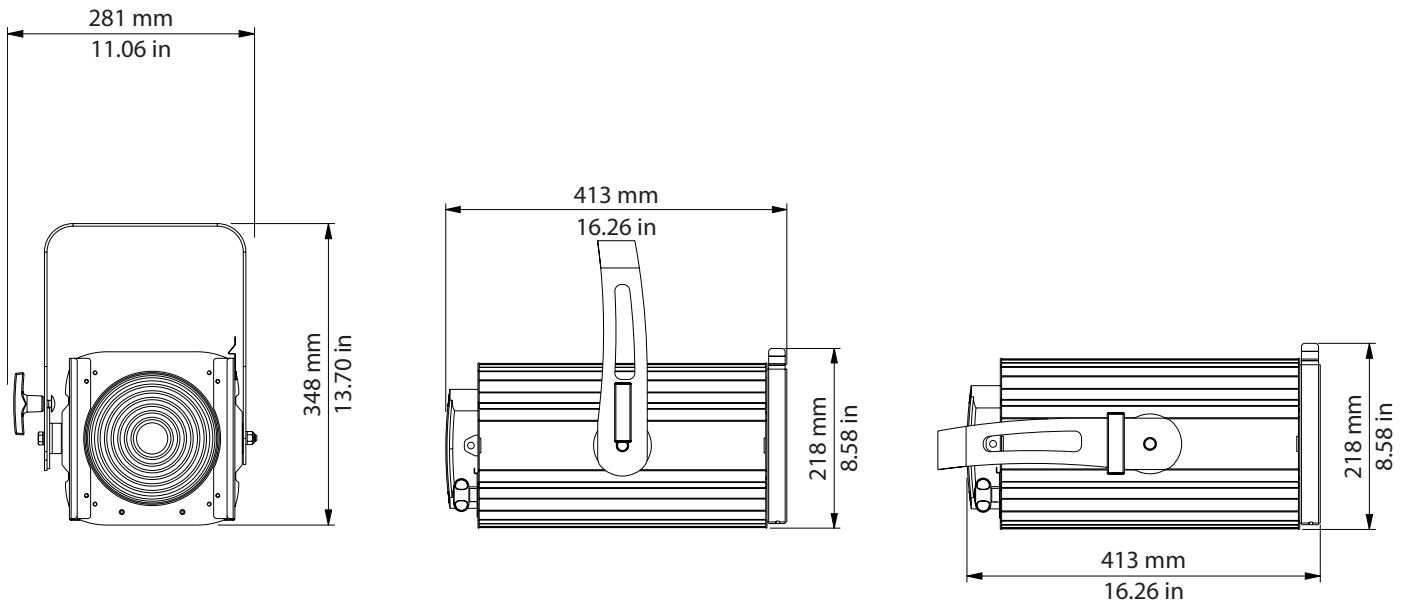

DRAWING SIZE

DMX CHARTS

5 channels	
1	master dimmer
2	spare channel
3	dimmer fine
4	strobe
5	special function

1 channel	
1	master dimmer

PHOTOMETRIC DATA

The Risalto Photometric Data may be downloaded from www.coemar.com.

ACCESSORIES

Code	Description
AC04202	4-leaf barndoor