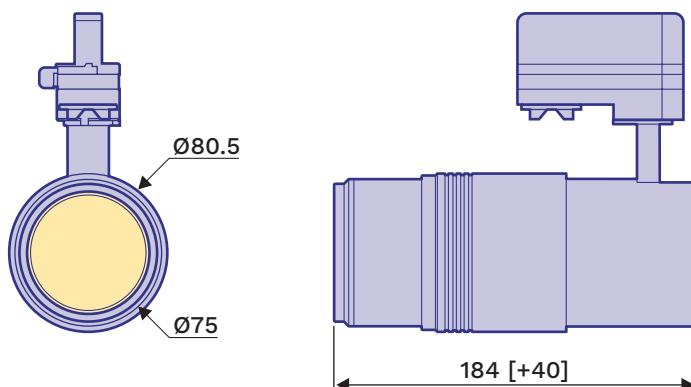

Reality Series Alundra Zoom

PRELIMINARY SPECIFICATIONS

Minimalist spotlight with wide zoom range

Sleek, track-mount spotlights with toolless adjustable beam angle, built-in drivers and impressive 55° zoom ratios. Alundra Zoom is available in two sizes and is perfectly suited to arts and culture, leisure, hospitality and retail installations.

- High quality cast and milled aluminium body
- Power inputs: 1K: 14W
2K: 31W
- Light outputs: 1K: 1250 lumens
2K: 2250 lumens
- Zoom ratios: 1K: (12:1) 5 to 60 degrees
2K: (8:1) 8 to 65 degrees
- Toolless zoom adjustment
- 97 CRI
- Glass B270 lens efficiency: 91%
- Corrective filter efficiency: 85%
- Built-in driver
- DALI and non-dim control options

Dimensions

Alundra Zoom 1K

Alundra Zoom 2K